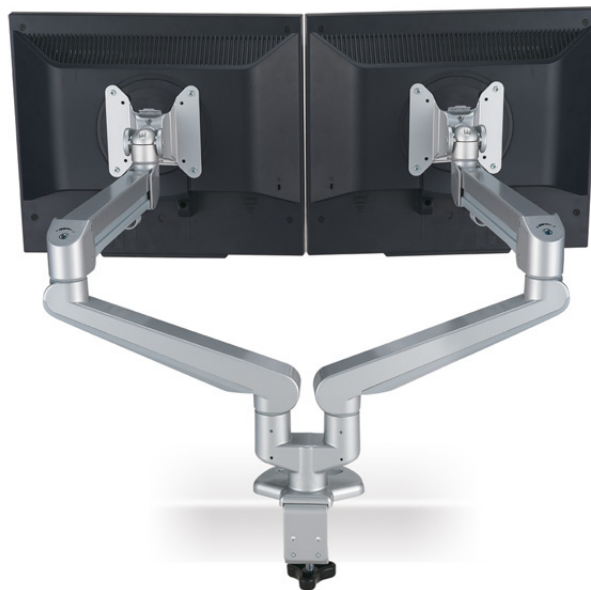

Data sheet

Item no.: 1917031148

Dual LCD Arm, Desk Clamp & grommet mount, silver color

Dual LCD Monitor Stand Pneumatic, Desk Clamp, Pivot, 2 Joints

Features:

- Sturdy design made of high quality aluminum alloy
- Dual monitor application enables greater productivity
- Adjust the two monitors either independently or as a single unit
- Adjustable height
- Comes with both desk clamp and grommet mount
- VESA : 75/100MM
- Loading : 3~8 kgs /single arm
- Material: aluminum alloy