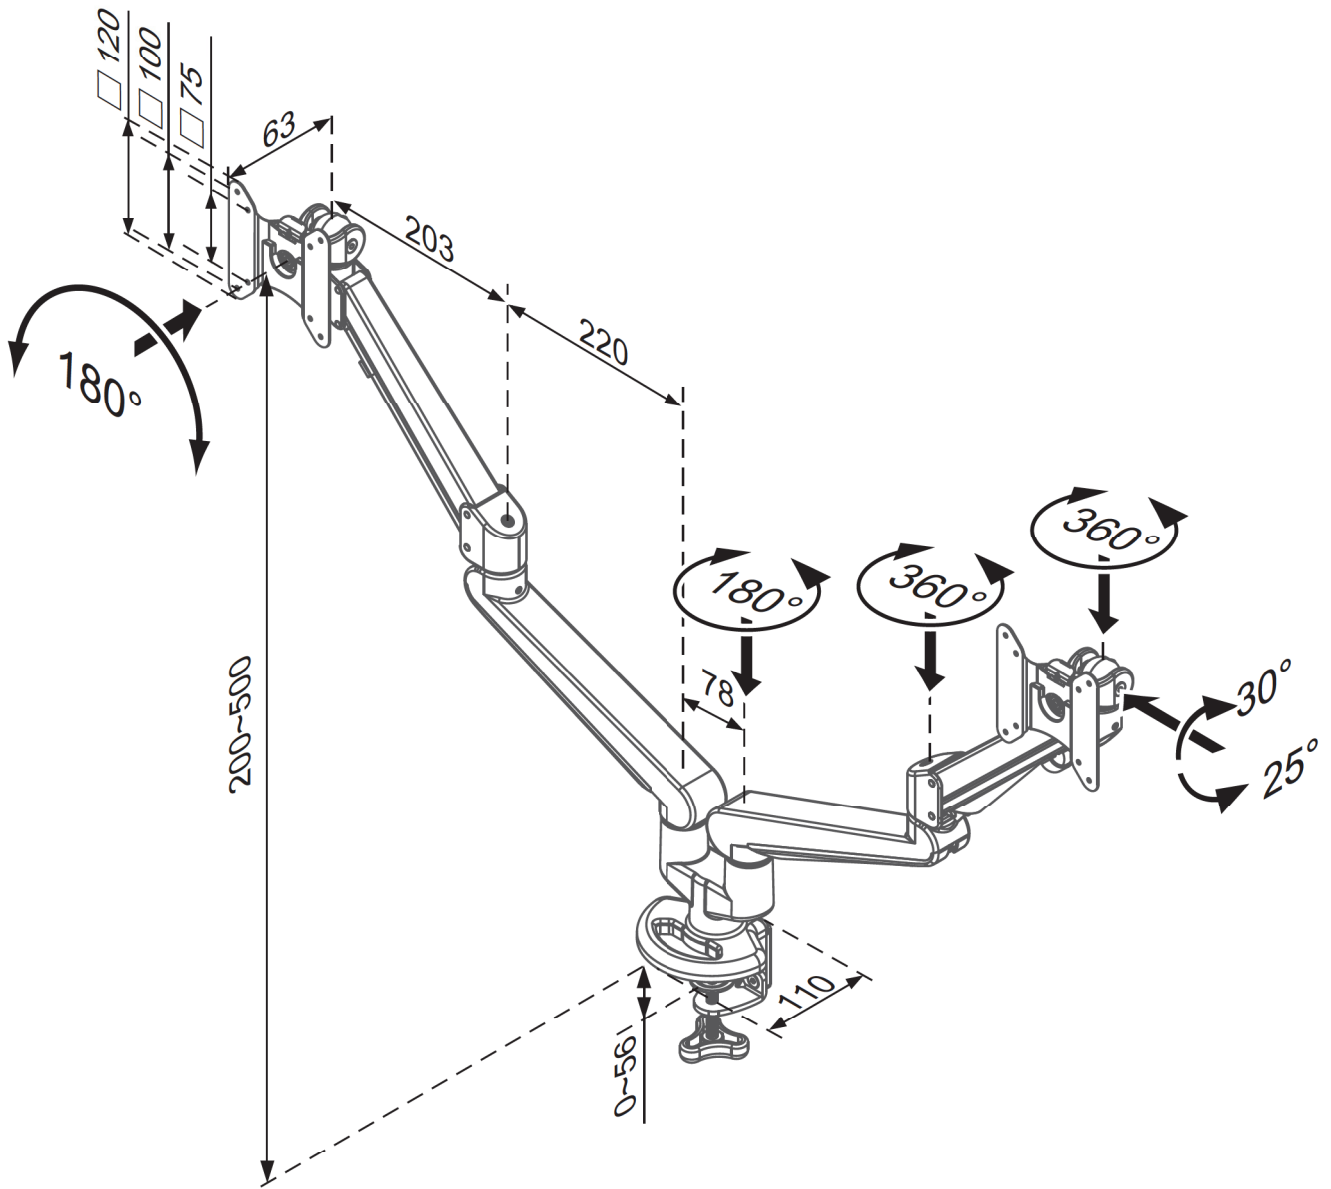

Data sheet

Item no.: 1917031148

Dual LCD Arm, Desk Clamp & grommet mount, silver color

Dual LCD Monitor Stand Pneumatic, Desk Clamp, Pivot, 2 Joints

Features:

- Sturdy design made of high quality aluminum alloy
- Dual monitor application enables greater productivity
- Adjust the two monitors either independently or as a single unit
- Adjustable height
- Comes with both desk clamp and grommet mount
- VESA : 75/100MM
- Loading : 3~8 kgs /single arm
- Material: aluminum alloy

unit:mm