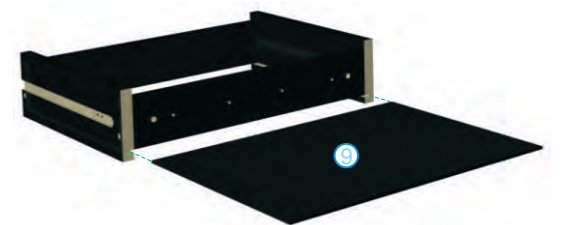

① upper shelf x1	② lower shelf x1	③ shelf x1
④ side panel (left) x1	⑤ side panel (right) x1	⑥ drawer front x1
⑦ side stand right x1	⑧ back support x1	⑨ lower drawer x1
⑩ drawer back x1	⑬ drawer front (inner) x1	⑪ drawer side (left) x1
⑫ drawer side (right) x1		

⑭ upper glass
x1

⑱ M4X16 screw x4	⑳ 4X40 wood screw x16	㉑ 5X60 wood screw For back foot models only. Not applicable for desktop models. x4
⑲ 3,5X16 wood screw x4	㉒ 3,5X30 wood screw x2	㉓ screw cap x12
⑬ treenail x2		

www.muurbeugel.nl

01

04

02

05

03

06