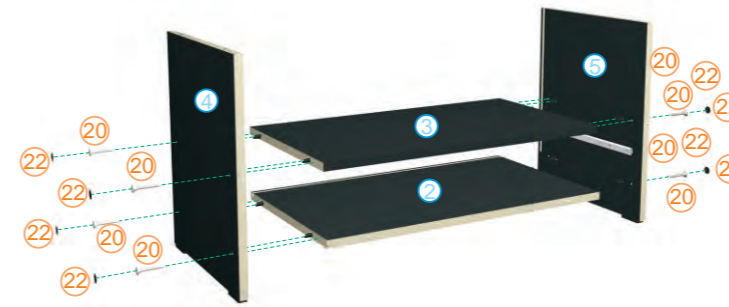

① upper shelf x1	② lower shelf x1	③ shelf x1
④ side panel (left) x1	⑤ side panel (right) x1	⑥ drawer front x1
⑦ side stand right x1	⑧ back support x1	⑨ lower drawer x1
⑩ drawer back x1	⑬ drawer front (inner) x1	⑪ drawer side (left) x1
⑫ drawer side (right) x1		

⑭ upper glass
x1

⑱ M4X16 screw x4	⑳ 4X40 wood screw x16	㉑ 5X60 wood screw For back foot models only. Not applicable for desktop models. x4
⑲ 3,5X16 wood screw x4	㉒ 3,5X30 wood screw x2	㉓ screw cap x12
⑬ treenail x2		

www.muurbeugel.nl

01

04

02

05

03

06