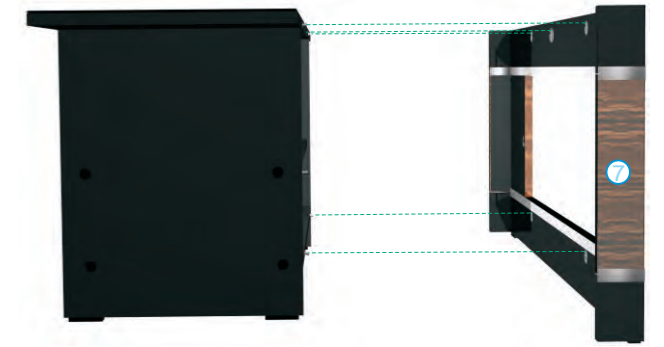

① upper shelf x1	② lower shelf x1	③ shelf x1
④ side panel (left) x1	⑤ side panel (right) x1	⑥ drawer front x1
⑦ side stand right x1	⑧ back support x1	⑨ lower drawer x1
⑩ drawer back x1	⑬ drawer front (inner) x1	⑪ drawer side (left) x1
⑫ drawer side (right) x1		

⑭ upper glass
x1

⑱ M4X16 screw x4	⑳ 4X40 wood screw x16	㉑ 5X60 wood screw For back foot models only. Not applicable for desktop models. x4
⑲ 3,5X16 wood screw x4	㉒ 3,5X30 wood screw x2	㉓ screw cap x12
⑬ treenail x2		

www.muurbeugel.nl

01

04

02

05

03

06