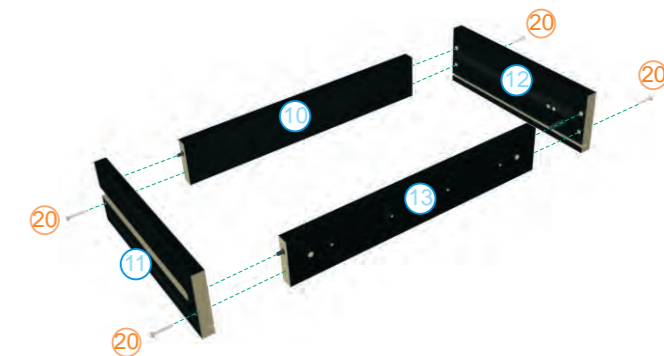

① upper shelf x1	② lower shelf x1	③ shelf x1
④ side panel (left) x1	⑤ side panel (right) x1	⑥ drawer front x1
⑦ side stand right x1	⑧ back support x1	⑨ lower drawer x1
⑩ drawer back x1	⑬ drawer front (inner) x1	⑪ drawer side (left) x1
⑫ drawer side (right) x1		

⑭ upper glass
x1

⑱ M4X16 screw x4	⑳ 4X40 wood screw x16	㉑ 5X60 wood screw For back foot models only. Not applicable for desktop models. x4
⑲ 3,5X16 wood screw x4	㉒ 3,5X30 wood screw x2	㉓ screw cap x12
⑬ treenail x2		

www.muurbeugel.nl

01

04

02

05

03

06