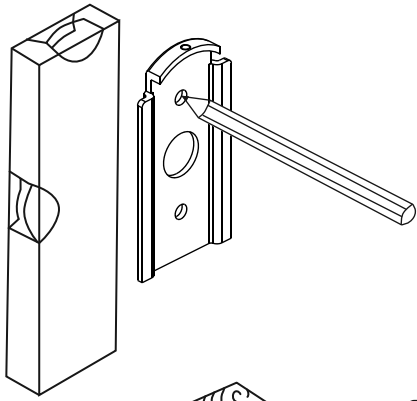

SPEAKER WALL MOUNT

SP-10B
SP-10W

	X4	M4x25 Wood screw
	X4	Plastic Wall plug
	X4	M5x12 Bolt

muurbeugel.nl

3

4