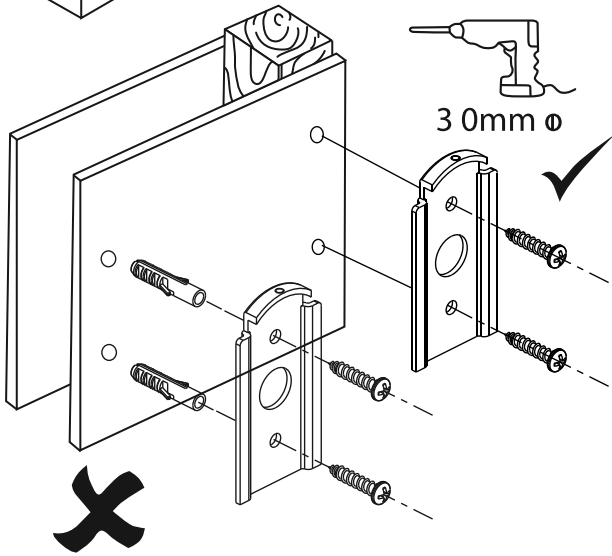

SPEAKER WALL MOUNT

SP-10B
SP-10W

	X4	M4x25 Wood screw
	X4	Plastic Wall plug
	X4	M5x12 Bolt

muurbeugel.nl

3

4