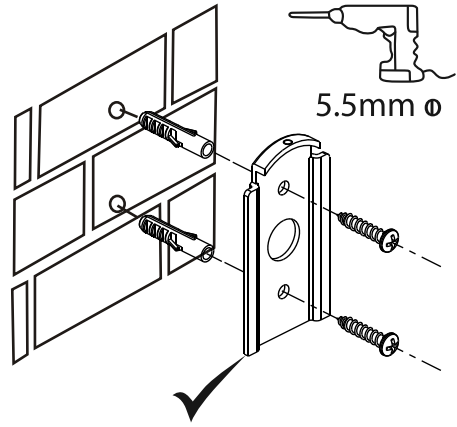

SPEAKER WALL MOUNT

SP-10B
SP-10W

	X4	M4x25 Wood screw
	X4	Plastic Wall plug
	X4	M5x12 Bolt

muurbeugel.nl

3

4