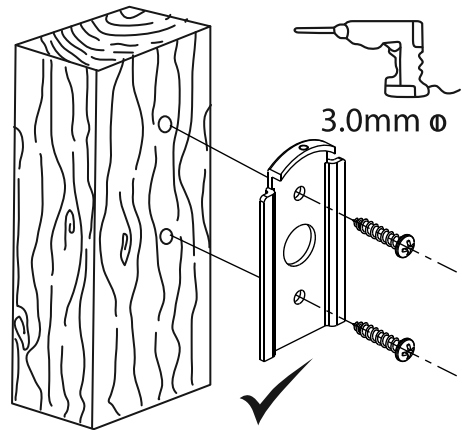

SPEAKER WALL MOUNT

SP-10B
SP-10W

	X4	M4x25 Wood screw
	X4	Plastic Wall plug
	X4	M5x12 Bolt

muurbeugel.nl

3

4