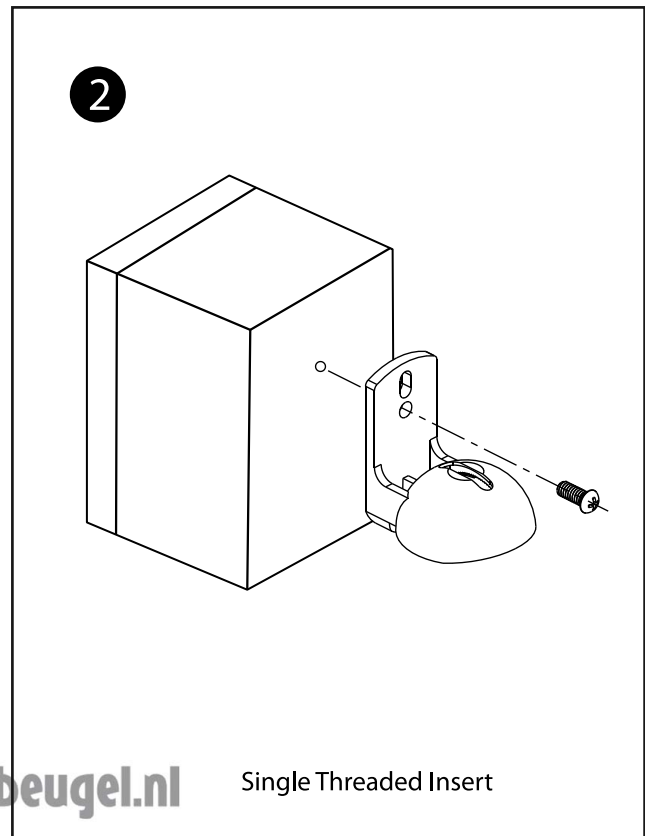

SPEAKER WALL MOUNT

SP-10B
SP-10W

	X4	M4x25 Wood screw
	X4	Plastic Wall plug
	X4	M5x12 Bolt

muurbeugel.nl

3

4