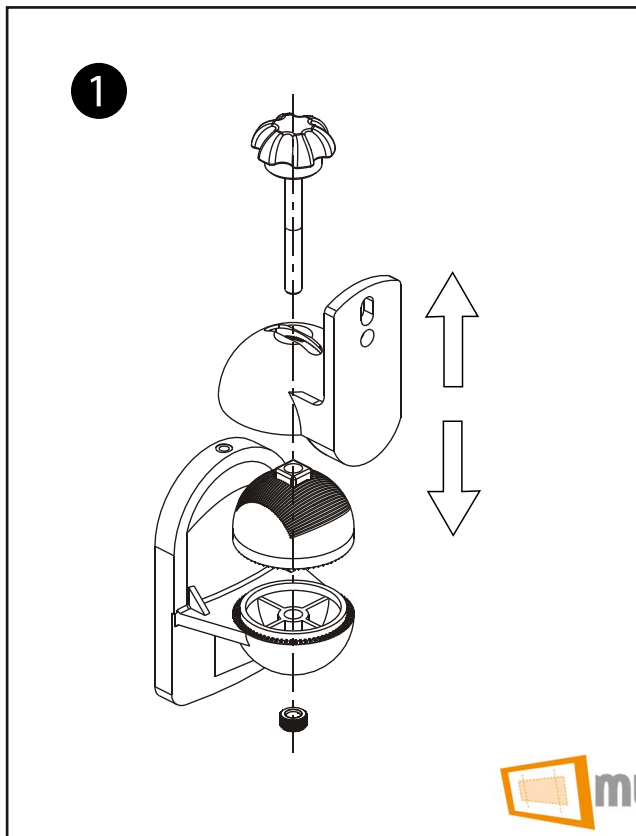

SPEAKER WALL MOUNT

SP-10B
SP-10W

	X4	M4x25 Wood screw
	X4	Plastic Wall plug
	X4	M5x12 Bolt

muurbeugel.nl

3

4