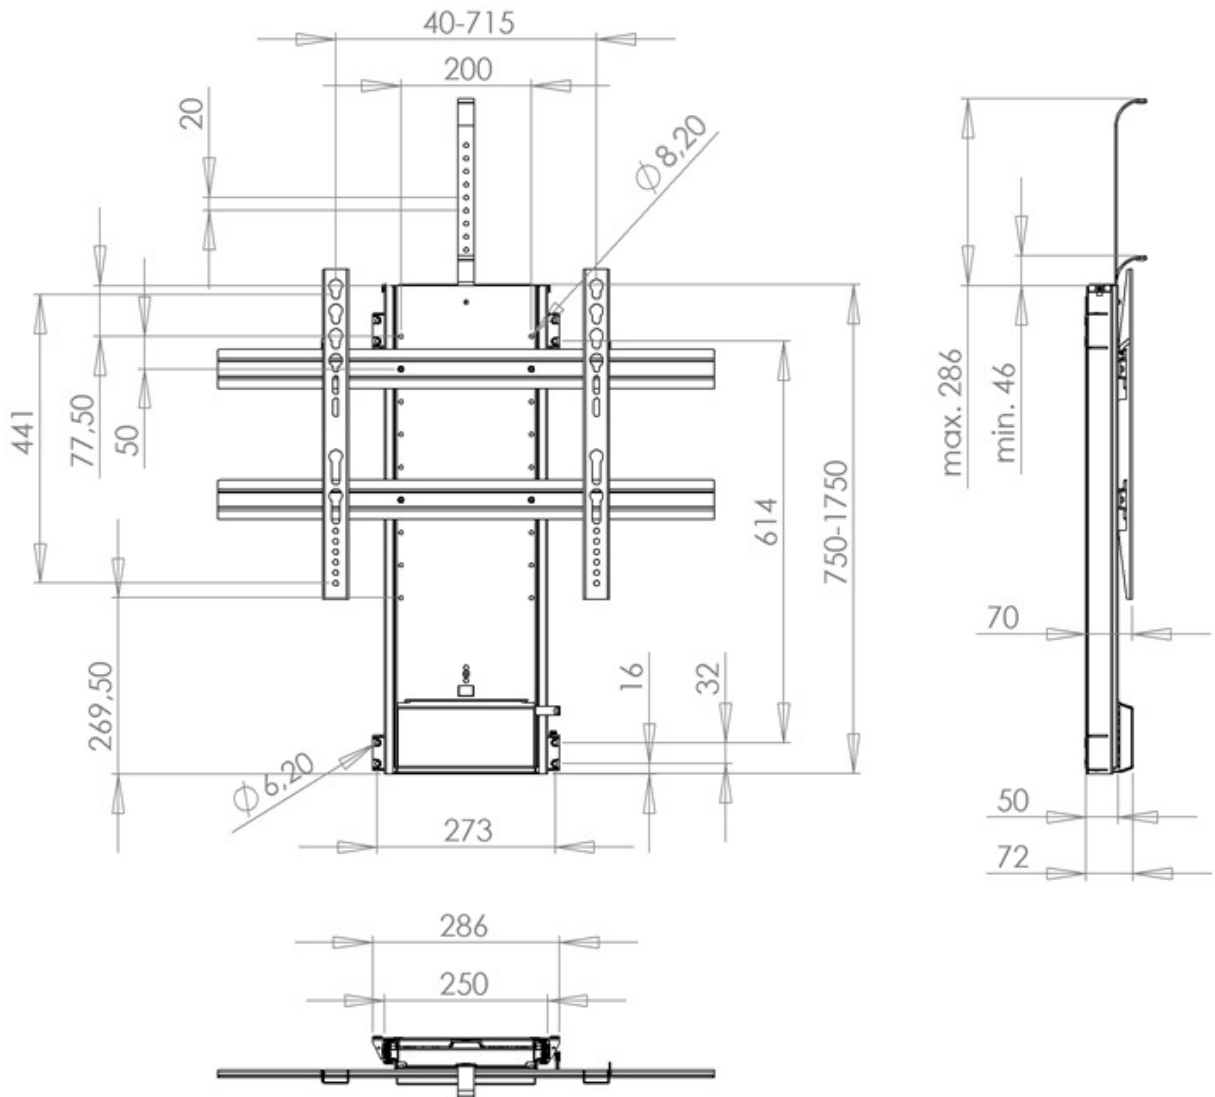

# Electric TV Lift, TS1000A

Main dimensions, TS1000A [mm]:

**VESA, TS1000A:**

600x400, 600x200, 600x100  
400x400, 400x200, 400x100  
300x300, 200x200, 200x100